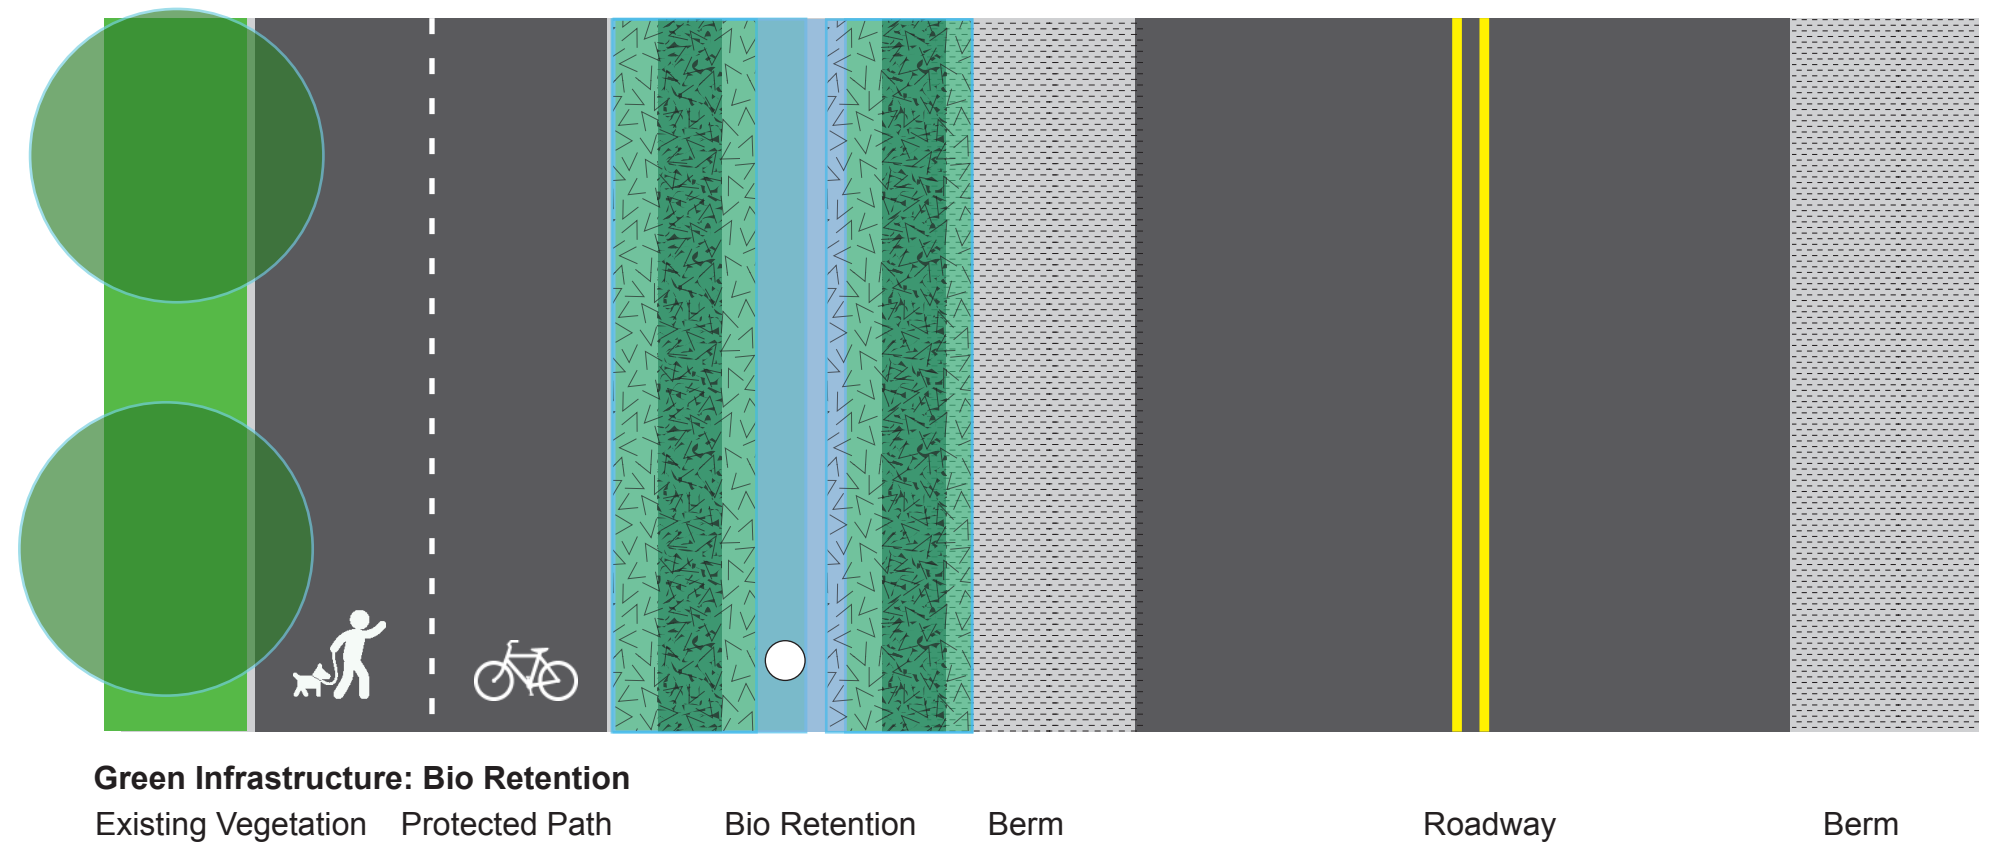

East Haddam Connecticut

Trails: Bike and Pedestrian Protected Path Opportunities

East Haddam Connecticut

Trails: Bike and Pedestrian Protected Path Opportunities

Green Infrastructure: Rain Garden

Existing Vegetation Protected Path Rain Garden Berm Roadway Berm

Retaining Wall

Green Infrastructure: Rain Garden

Existing Vegetation Protected Path Rain Garden Berm Roadway Berm

Retaining Wall

East Haddam Connecticut

Trails:
Bike and Pedestrian
Protected Path
Opportunities
Intersection of River
Road & Town Street