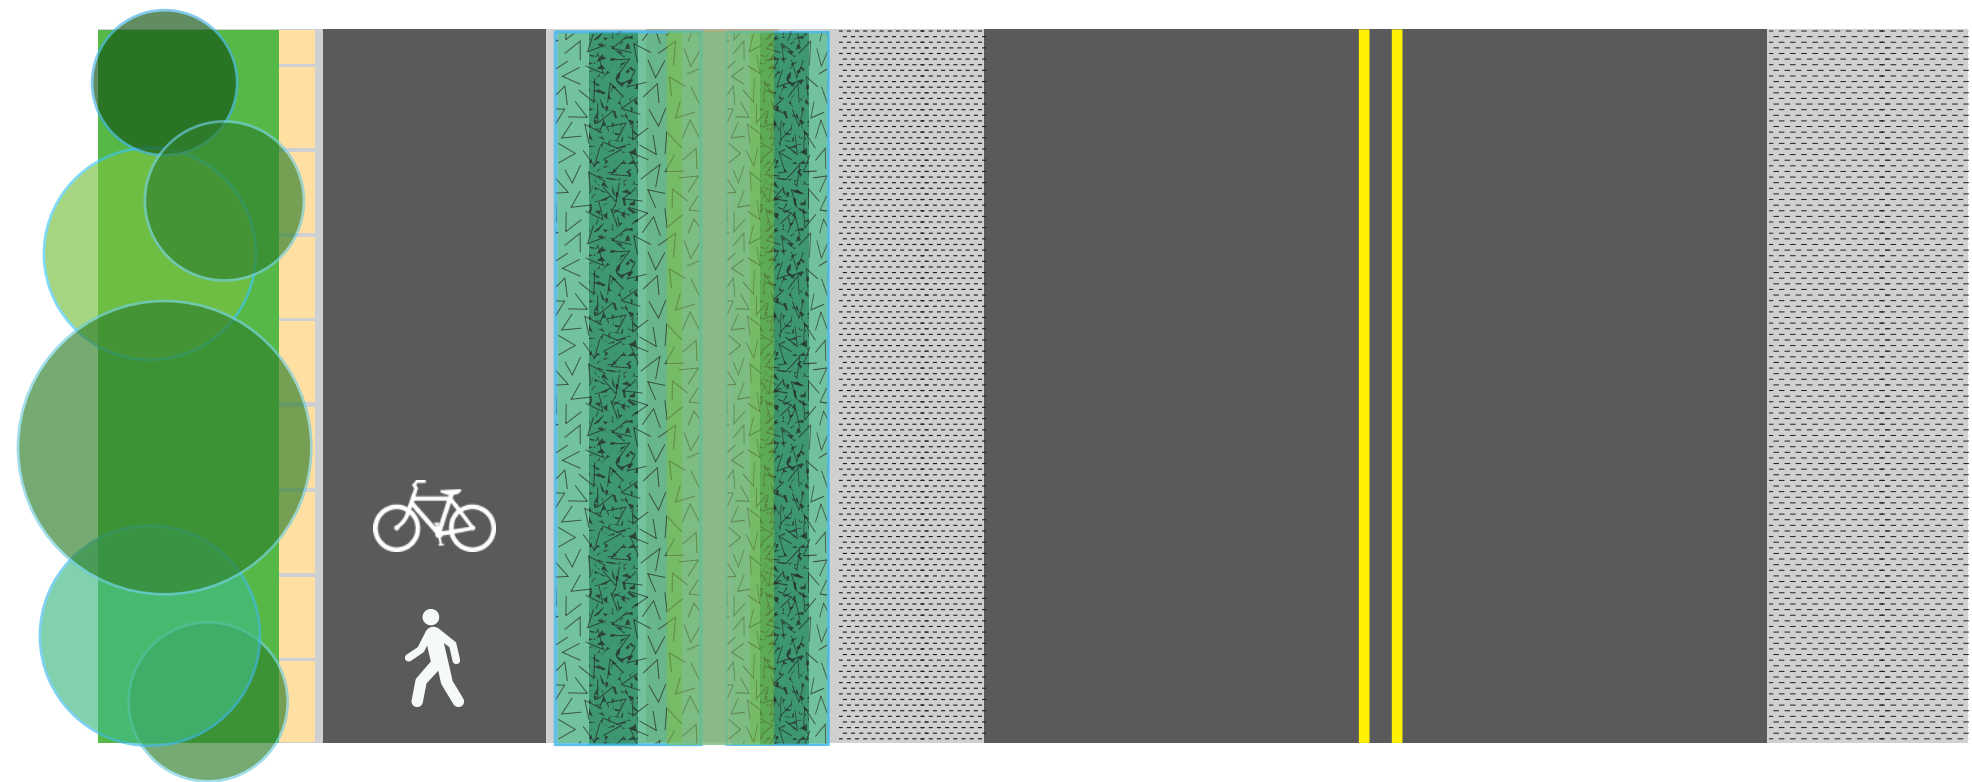

East Haddam Connecticut

Trails: Bike and Pedestrian Protected Path Opportunities

East Haddam Connecticut

Trails: Bike and Pedestrian Protected Path Opportunities

Green Infrastructure: Rain Garden

Existing Vegetation Protected Path Rain Garden Berm Roadway Berm

Retaining Wall

Green Infrastructure: Rain Garden

Existing Vegetation Protected Path Rain Garden Berm Roadway Berm

Retaining Wall

East Haddam Connecticut

Trails:
Bike and Pedestrian
Protected Path
Opportunities
Intersection of River
Road & Town Street